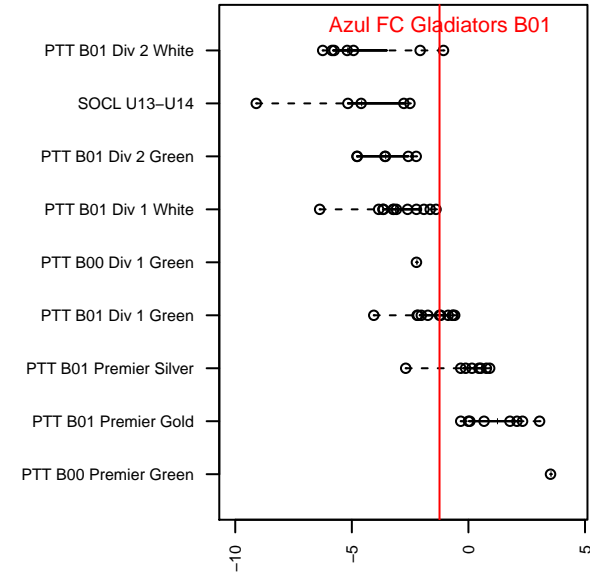

Azul FC Gladiators B01

Azul FC
 Woodburn, OR
 B01 total strength=1126
 attack=4.15 defense=2.3
 fall league = PTT B01 Div 1 Green
 spr league = Spr OYS B01 Div 1 Green
 notes= formerly Woodburn United FC

alt names used:
 Azul FC Gladiators
 Azul FC Gladiators
 Azul FC Gladiators
 Azul FC Gladiators

Venues played:
 2015 Mt Hood Challenge U14
 2015 PTT B01 Division 1 Green
 2015 OYS Presidents Cup B01
 2015 Spr OYS B01 Division 1 Green

**attack and defense variance (black dot)
relative to other teams
and top 10 in region**

**attack and defense rating
relative to others at age
and all opponents in last 13 months**

Performance relative to 13 month average